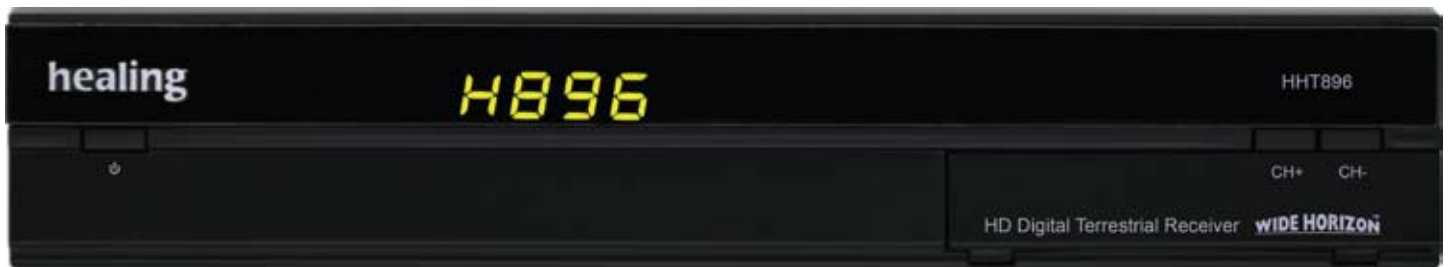

SPECIFICATIONS

Tuner

Input Frequency range: 174 MHz - 806 MHz
VHF High Band: 174 to 230 MHz
UHF Band: 470 to 806 MHz

Input Signal Level 28dB μ V - 92dB μ V
Input Impedance 75 Ω
Loop Through Output Impedance 75 Ω

RF Input connector PAL type 9.5mm Female
RF Output connector PAL type 9.5mm Male
Modulations Modes 16-, 32-, 64-, 128- and 256-QAM
Output Format MPEG-2 Transport Stream

Decoder

Demodulation DVB-T OFDM

Video

Profile Levels MPEG-4, H.264, MPEG-2 MP@ML, MPEG-1
Output System PAL-M/PAL-N/NTSC
Output Connectors: HDMI, Y,Pb,Pr, CVBS, TOSLINK
Output Level 1V peak to peak at 75 Ω

Audio

Audio Decoding MPEG-1, MPEG-2 (layer I/II)
Sampling Rate 32/44.1/ 48KHz
Frequency Response 20Hz - 20kHz
Output Level Adjustable, 600 Ω unbalanced

Media Player

.dat, .mpg, .mpeg, .ts, .trp, .tp, .m2ts, .vob, .mp4, .mkv, .divx, .avi, .mjpg, .mp3, .m4a, .aac, .wma, .asf

Working conditions

Power supply voltage 90 - 250 V @ 50 - 60 Hz
Power consumption <9Watts, Standby< 1Watt
Government MEPS registered
Temperature range 0 - 40 $^{\circ}$ C
Humidity range 10% - 90%
Weight <1.2Kg
Case Dimensions L 180mm x W 220mm x H 45mm
Accessories Included Remote Control, Batteries, Owners Manual, Power Cable, AV lead